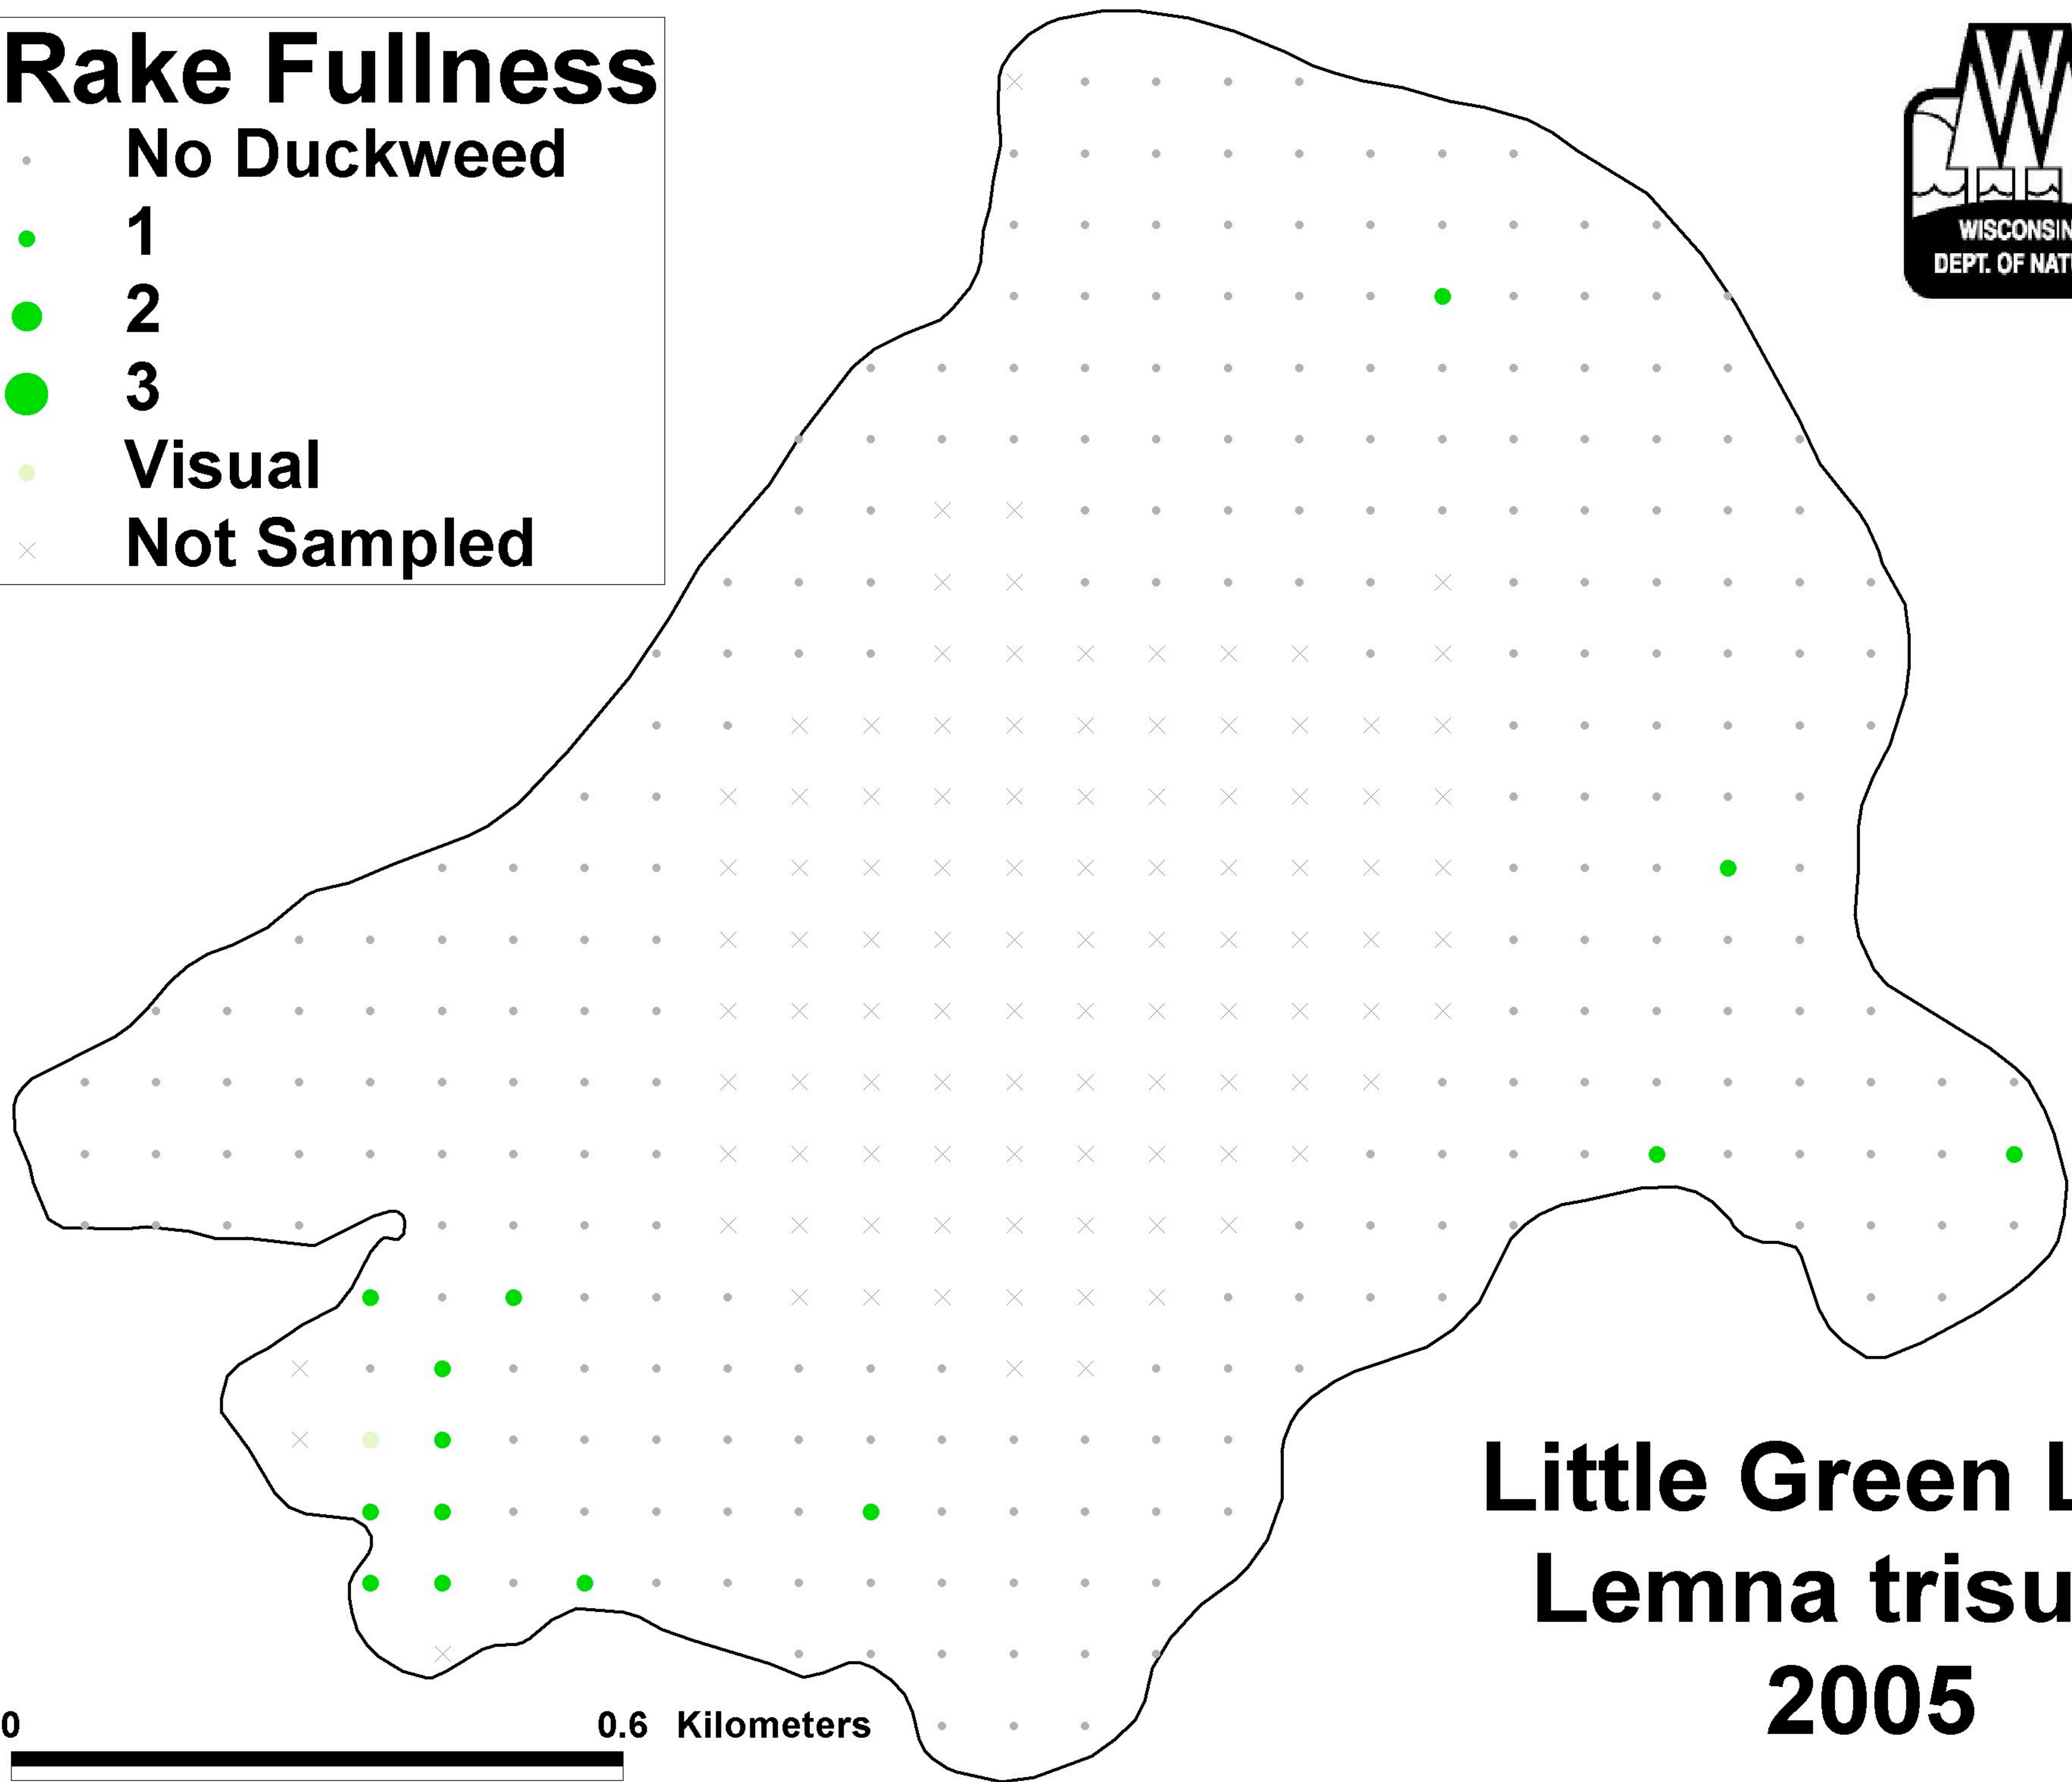

Rake Fullness

- No Duckweed
- 1
- 2
- 3
- Visual
- × Not Sampled

Little Green Lake Lemna trisulca 2005

0 0.6 Kilometers